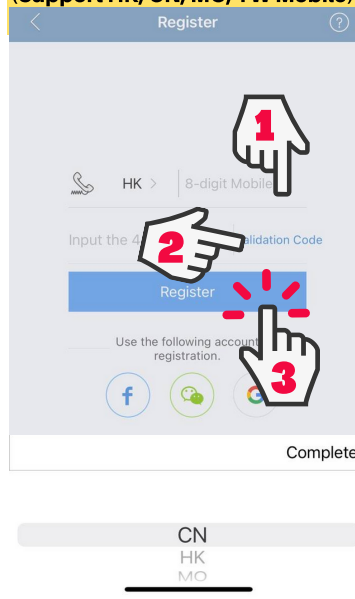

### 關聯子女 輸入學生資料 或直接確認資料

## Registration and linkage Guideline

Download on the App Store

GET IT ON Google Play

EXPLORE IT ON AppGallery

[www.grwth.hk/app](http://www.grwth.hk/app)

Download GRWTH App Now

### Register your account

### Entry and verify your mobile number by SMS (Support HK, CN, MO, TW Mobile)