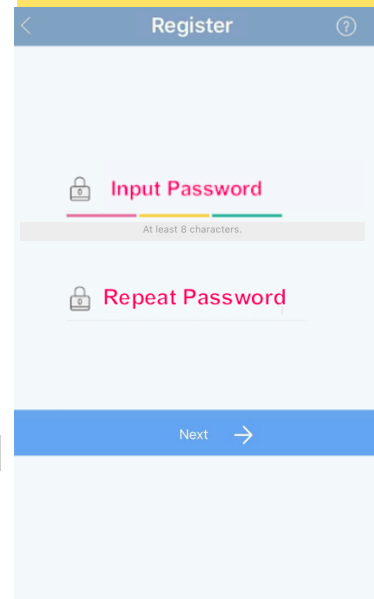

Set up login Password (enter twice)