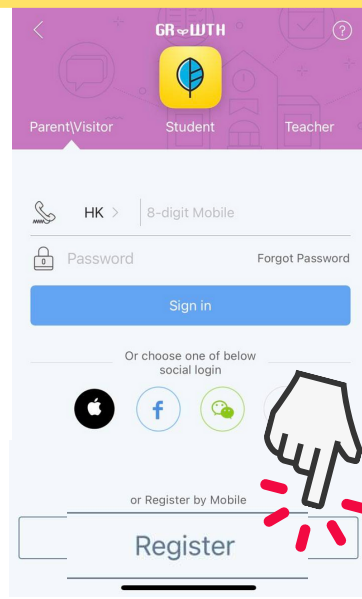

## Registration and linkage Guideline

Download on the App Store

GET IT ON Google Play

EXPLORE IT ON AppGallery

[www.grwth.hk/app](http://www.grwth.hk/app)

Download GRWTH App Now

### Register your account

### Entry and verify your mobile number by SMS (Support HK, CN, MO, TW Mobile)