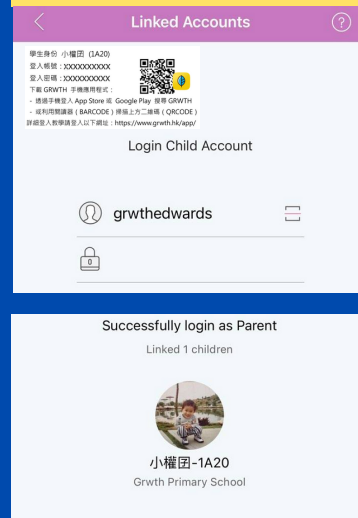

Fill in Student Information and confirm details