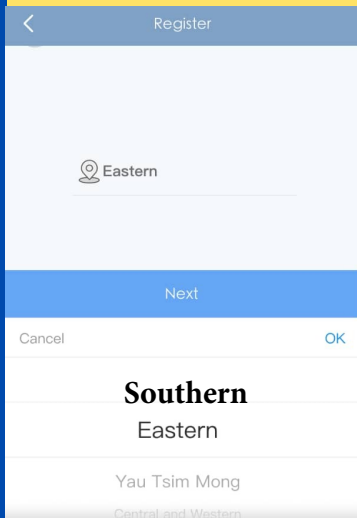

Select district for more Information