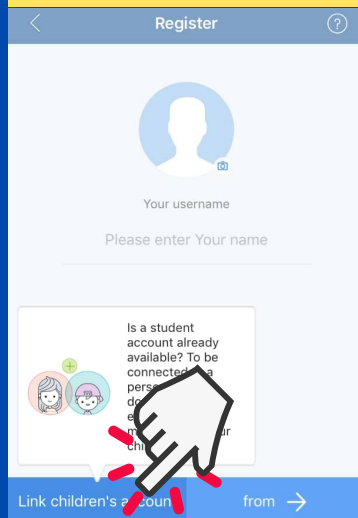

Please Enter your name & Press Link Child